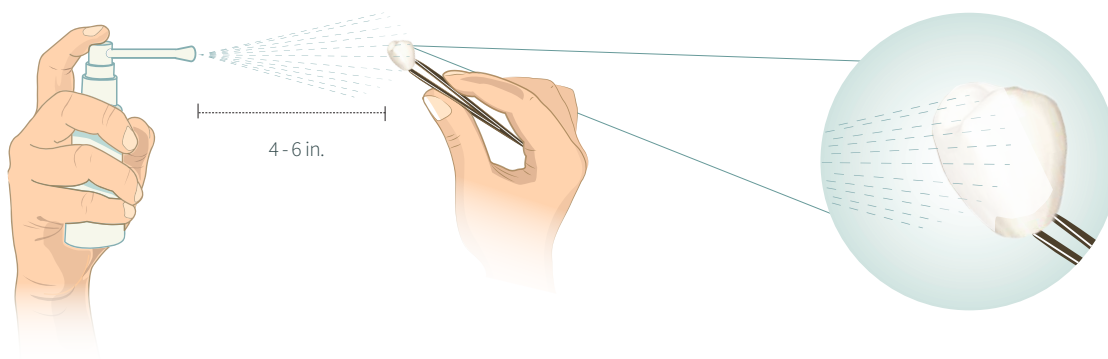

Enamelite® CAD/CAM Scanning Spray

Glaze Ceramics Like Never Before

Glazing dental ceramics has become faster and easier since Enamelite spray glazes took the task head-on.

One of the newer Enamelite® sprays available, our CAD/CAM Scanning Spray was created with detailed accuracy in mind. The spray offers features that other materials aren't able to match, such as covering materials with the thinnest, most uniform and accurate layer. This allows for a more accurate scan, and in turn, a more accurate fit. All of these features have been made possible through Enamelite's patented aerosol packaging technology used across the entire line of dental ceramic sprays, making glazing a fast and easy process.

The CAD/CAM Scanning Spray is meant to be sprayed prior to scanning, and should only be used for non-intraoral scanning, such as on crowns, models, and impressions.

FEATURES AND BENEFITS

- Stains and glazes multiple units in one firing
- No puddling at margins
- Works on all ceramic restorations
- One can can be used for hundreds of applications
- Use on any ceramic crowns for optimum results
- Improves esthetics in multiple lighting conditions

ORDERING INFORMATION

88g/3.1 oz. cans

#5100176

Hold glaze can using nozzle extension approximately 4 to 6 inches from the restoration. Use short bursts around restoration.

A nice even coating of white should appear. Make sure there is no puddling of the glaze.