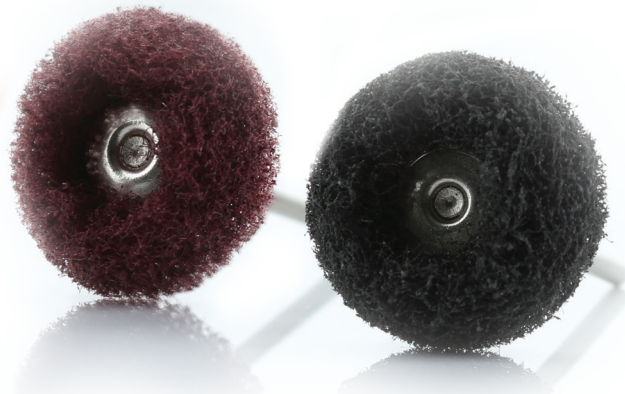

BEST
SELLER

True refinement
requires

Hatho Miniature Scotch Brite™

**BUY any 3 dozen
Hatho Miniature Scotch Brites™,
GET 1 at no charge!**

Hatho Miniature Scotch Brite™

You can use the Hatho Miniature Scotch Brite™ wheel to polish services without ruining delicate anatomical surfaces on dental appliances. By using low speeds – around 5,000 rpm – and light pressure the acrylic should not overheat due to friction. These brushes come in coarse, medium and fine to let you control the type of polishing finish you need.

- Available in 12/Pkg
- Available in Coarse, Medium, Fine

Coarse
(#1670016)

Medium
(#1670092)

Fine
(#1670091)

This offer cannot be combined with any other promotion or discount. Other restrictions may apply. Customer will be invoiced for purchased goods from preferred distributor and no charge goods will ship with the same order. Offer valid from 01/01/2019—04/09/2019. Valid in the US only. Not responsible for typographical errors.